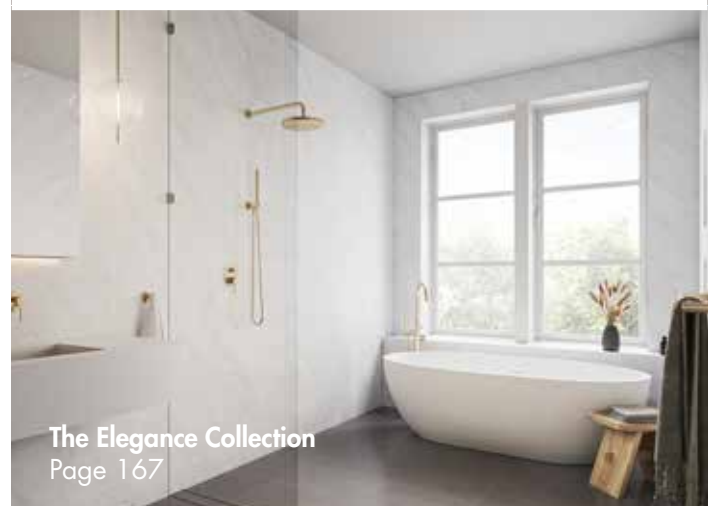

Wall Panelling

Section Page No.

Multipanel

The Classic Collection	162
The Contemporary Collection	163

Perform Panel

new The Origins Collection	165
new The Harmony Collection	166
new The Elegance Collection	167

What's new and trending this season...