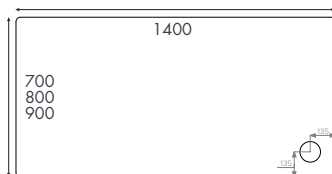

Standard + Anti Slip Trays

- Finish – White
- Material – 45mm acrylic capped stone resin shower tray
- Waste – 90mm fast flow waste also available
- Compatibility – Fully compatible with the Instinct shower enclosure ranges
- Components – Available with leg and panel set to raise off the floor
- Safety – Anti slip rated to Class C standard

Low Profile Standard Trays		
H970100	900 x 700mm	£209.00
H976100	900 x 760mm	£235.00
H980100	900 x 800mm	£271.00
H1070100	1000 x 700mm	£280.00
H1076100	1000 x 760mm	£280.00
H1080100	1000 x 800mm	£301.00
H1090100	1000 x 900mm	£318.00
H1176100	1100 x 760mm	£315.00
H1180100	1100 x 800mm	£320.00
H1190100	1100 x 900mm	£314.00
H1270100	1200 x 700mm	£292.00
H1276100	1200 x 760mm	£286.00
H1280100	1200 x 800mm	£268.00
H1290100	1200 x 900mm	£311.00
H1380100	1300 x 800mm	£401.00
H1470100	1400 x 700mm	£431.00
H1480100	1400 x 800mm	£446.00
H1490100	1400 x 900mm	£478.00
H1570100	1500 x 700mm	£496.00
H1576100	1500 x 760mm	£496.00
H1580100	1500 x 800mm	£496.00
H1590100	1500 x 900mm	£496.00
H1670100	1600 x 700mm	£528.00
H1676100	1600 x 760mm	£528.00
H1680100	1600 x 800mm	£528.00
H1690100	1600 x 900mm	£528.00
H1770100	1700 x 700mm	£545.00
H1776100	1700 x 760mm	£545.00
H1780100	1700 x 800mm	£560.00
H1790100	1700 x 900mm	£579.00
H1880100	1800 x 800mm	£659.00

Low Profile Anti Slip Trays		
ASH970100	900 x 700mm	£264.00
ASH976100	900 x 760mm	£294.00
ASH980100	900 x 800mm	£339.00
ASH1070100	1000 x 700mm	£350.00
ASH1076100	1000 x 760mm	£350.00
ASH1080100	1000 x 800mm	£376.00
ASH1090100	1000 x 900mm	£397.00
ASH1176100	1100 x 760mm	£399.00
ASH1180100	1100 x 800mm	£399.00
ASH1190100	1100 x 900mm	£399.00
ASH1270100	1200 x 700mm	£372.00
ASH1276100	1200 x 760mm	£357.00
ASH1280100	1200 x 800mm	£335.00
ASH1290100	1200 x 900mm	£389.00
ASH1380100	1300 x 800mm	£497.00
ASH1470100	1400 x 700mm	£533.00
ASH1480100	1400 x 800mm	£539.00
ASH1490100	1400 x 900mm	£555.00
ASH1570100	1500 x 700mm	£605.00
ASH1576100	1500 x 760mm	£605.00
ASH1580100	1500 x 800mm	£616.00
ASH1590100	1500 x 900mm	£626.00
ASH1670100	1600 x 700mm	£641.00
ASH1676100	1600 x 760mm	£657.00
ASH1680100	1600 x 800mm	£667.00
ASH1690100	1600 x 900mm	£665.00
ASH1770100	1700 x 700mm	£684.00
ASH1776100	1700 x 760mm	£698.00
ASH1780100	1700 x 800mm	£705.00
ASH1790100	1700 x 900mm	£718.00
ASH1880100	1800 x 800mm	£770.00