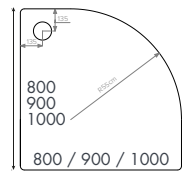

Standard + Anti Slip Trays

Finish – White

Material – 45mm acrylic capped stone resin shower tray

Waste – 90mm fast flow waste also available

Compatibility – Fully compatible with the Instinct shower enclosure ranges

Components – Available with leg and panel set to raise off the floor

Safety – Anti slip rated to Class C standard

Low Profile Standard Trays

H80Q100	800mm	£213.00
H90Q100	900mm	£218.00
H100Q100	1000mm	£378.00

Low Profile Anti Slip Trays

ASH80Q100	800mm	£266.00
ASH90Q100	900mm	£273.00
ASH100Q100	1000mm	£435.00