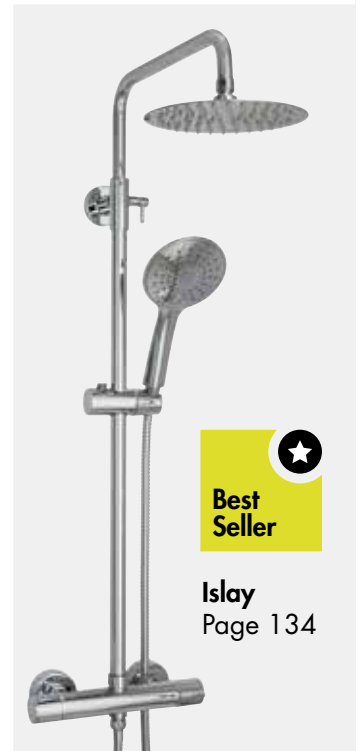

Showers

Section Page No.

Showers

Mixer Showers

new Islay	134
new Harris	135
Tummel	136
Aline	136
Laidon	136
Vardi Single Lever	137
Vardi Dual Lever	137
Maxcel Dual Lever Exposed	137
Hemsworth Dual Control Shower (Rigid Riser)	137

Shower Kits + Accessories

Shower Kits

One Function Shower Set	138
Three Function Shower Set	138
Five Function Shower Set	138

Shower Accessories

Shower Heads	138
Universal Riser Rail Slider	138
Shower Hose	139
Shower Curtains	139
Shower Curtain Rings	139
Shower Curtain Rod + Rails	139

Commercial Showers

Concealed Shower Valve	140
Exposed Shower Valve	140
Vandal Resistant Showerhead	140

What's new and trending this season...