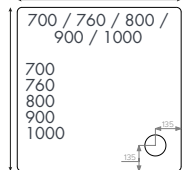

Standard + Anti Slip Trays

Finish – White

Material – 45mm acrylic capped stone resin shower tray

Waste – 90mm fast flow waste also available

Compatibility – Fully compatible with the Instinct shower enclosure ranges

Components – Available with leg and panel set to raise off the floor

Safety – Anti slip rated to Class C standard

Low Profile Standard Trays

H70100	700 x 700mm	£153.00
H76100	760 x 760mm	£162.00
H80100	800 x 800mm	£174.00
H90100	900 x 900mm	£239.00
H100100	1000 x 1000mm	£287.00

Low Profile Anti Slip Trays

ASH70100	700 x 700mm	£194.00
ASH76100	760 x 760mm	£202.00
ASH80100	800 x 800mm	£217.00
ASH90100	900 x 900mm	£299.00
ASH100100	1000 x 1000mm	£332.00