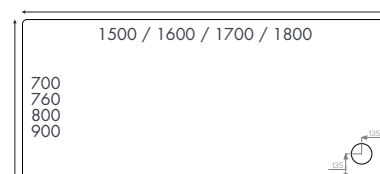

10 Years on Standard Shower Trays

10 Years on Anti Slip Shower Trays

Shower Trays

Rectangular Shower Trays

Rectangle flat to floor

Standard + Anti Slip Trays

- Finish – White
- Material – 45mm acrylic capped stone resin shower tray
- Waste – 90mm fast flow waste also available
- Compatibility – Fully compatible with the Instinct shower enclosure ranges
- Components – Available with leg and panel set to raise off the floor
- Safety – Anti slip rated to Class C standard