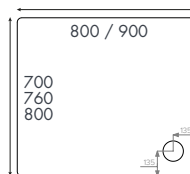

Standard + Anti Slip Trays

- Finish – White
- Material – 45mm acrylic capped stone resin shower tray
- Waste – 90mm fast flow waste also available
- Compatibility – Fully compatible with the Instinct shower enclosure ranges
- Components – Available with leg and panel set to raise off the floor
- Safety – Anti slip rated to Class C standard