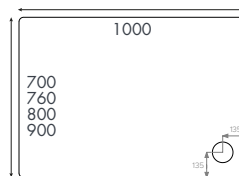

Standard + Anti Slip Trays

- Finish – White
- Material – 45mm acrylic capped stone resin shower tray
- Waste – 90mm fast flow waste also available
- Compatibility – Fully compatible with the Instinct shower enclosure ranges
- Components – Available with leg and panel set to raise off the floor
- Safety – Anti slip rated to Class C standard

Low Profile Standard Trays		
H970100	900 x 700mm	£209.00
H976100	900 x 760mm	£235.00
H980100	900 x 800mm	£271.00
H1070100	1000 x 700mm	£280.00
H1076100	1000 x 760mm	£280.00
H1080100	1000 x 800mm	£301.00
H1090100	1000 x 900mm	£318.00
H1176100	1100 x 760mm	£315.00
H1180100	1100 x 800mm	£320.00
H1190100	1100 x 900mm	£314.00
H1270100	1200 x 700mm	£292.00
H1276100	1200 x 760mm	£286.00
H1280100	1200 x 800mm	£268.00
H1290100	1200 x 900mm	£311.00
H1380100	1300 x 800mm	£401.00
H1470100	1400 x 700mm	£431.00
H1480100	1400 x 800mm	£446.00
H1490100	1400 x 900mm	£478.00
H1570100	1500 x 700mm	£496.00
H1576100	1500 x 760mm	£496.00
H1580100	1500 x 800mm	£496.00
H1590100	1500 x 900mm	£496.00
H1670100	1600 x 700mm	£528.00
H1676100	1600 x 760mm	£528.00
H1680100	1600 x 800mm	£528.00
H1690100	1600 x 900mm	£528.00
H1770100	1700 x 700mm	£545.00
H1776100	1700 x 760mm	£545.00
H1780100	1700 x 800mm	£560.00
H1790100	1700 x 900mm	£579.00
H1880100	1800 x 800mm	£659.00

Low Profile Anti Slip Trays		
ASH970100	900 x 700mm	£264.00
ASH976100	900 x 760mm	£294.00
ASH980100	900 x 800mm	£339.00
ASH1070100	1000 x 700mm	£350.00
ASH1076100	1000 x 760mm	£350.00
ASH1080100	1000 x 800mm	£376.00
ASH1090100	1000 x 900mm	£397.00
ASH1176100	1100 x 760mm	£399.00
ASH1180100	1100 x 800mm	£399.00
ASH1190100	1100 x 900mm	£399.00
ASH1270100	1200 x 700mm	£372.00
ASH1276100	1200 x 760mm	£357.00
ASH1280100	1200 x 800mm	£335.00
ASH1290100	1200 x 900mm	£389.00
ASH1380100	1300 x 800mm	£497.00
ASH1470100	1400 x 700mm	£533.00
ASH1480100	1400 x 800mm	£539.00
ASH1490100	1400 x 900mm	£555.00
ASH1570100	1500 x 700mm	£605.00
ASH1576100	1500 x 760mm	£605.00
ASH1580100	1500 x 800mm	£616.00
ASH1590100	1500 x 900mm	£626.00
ASH1670100	1600 x 700mm	£641.00
ASH1676100	1600 x 760mm	£657.00
ASH1680100	1600 x 800mm	£667.00
ASH1690100	1600 x 900mm	£665.00
ASH1770100	1700 x 700mm	£684.00
ASH1776100	1700 x 760mm	£698.00
ASH1780100	1700 x 800mm	£705.00
ASH1790100	1700 x 900mm	£718.00
ASH1880100	1800 x 800mm	£770.00