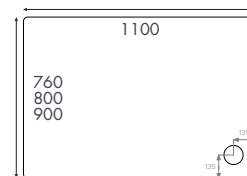

Standard + Anti Slip Trays

- Finish – White
- Material – 45mm acrylic capped stone resin shower tray
- Waste – 90mm fast flow waste also available
- Compatibility – Fully compatible with the Instinct shower enclosure ranges
- Components – Available with leg and panel set to raise off the floor
- Safety – Anti slip rated to Class C standard

Low Profile Standard Trays		
H970100	900 x 700mm	£209.00
H976100	900 x 760mm	£235.00
H980100	900 x 800mm	£271.00
H1070100	1000 x 700mm	£280.00
H1076100	1000 x 760mm	£280.00
H1080100	1000 x 800mm	£301.00
H1090100	1000 x 900mm	£318.00
H1176100	1100 x 760mm	£315.00
H1180100	1100 x 800mm	£320.00
H1190100	1100 x 900mm	£314.00
H1270100	1200 x 700mm	£292.00
H1276100	1200 x 760mm	£286.00
H1280100	1200 x 800mm	£268.00
H1290100	1200 x 900mm	£311.00
H1380100	1300 x 800mm	£401.00
H1470100	1400 x 700mm	£431.00
H1480100	1400 x 800mm	£446.00
H1490100	1400 x 900mm	£478.00
H1570100	1500 x 700mm	£496.00
H1576100	1500 x 760mm	£496.00
H1580100	1500 x 800mm	£496.00
H1590100	1500 x 900mm	£496.00
H1670100	1600 x 700mm	£528.00
H1676100	1600 x 760mm	£528.00
H1680100	1600 x 800mm	£528.00
H1690100	1600 x 900mm	£528.00
H1770100	1700 x 700mm	£545.00
H1776100	1700 x 760mm	£545.00
H1780100	1700 x 800mm	£560.00
H1790100	1700 x 900mm	£579.00
H1880100	1800 x 800mm	£659.00

Low Profile Anti Slip Trays		
ASH970100	900 x 700mm	£264.00
ASH976100	900 x 760mm	£294.00
ASH980100	900 x 800mm	£339.00
ASH1070100	1000 x 700mm	£350.00
ASH1076100	1000 x 760mm	£350.00
ASH1080100	1000 x 800mm	£376.00
ASH1090100	1000 x 900mm	£397.00
ASH1176100	1100 x 760mm	£399.00
ASH1180100	1100 x 800mm	£399.00
ASH1190100	1100 x 900mm	£399.00
ASH1270100	1200 x 700mm	£372.00
ASH1276100	1200 x 760mm	£357.00
ASH1280100	1200 x 800mm	£335.00
ASH1290100	1200 x 900mm	£389.00
ASH1380100	1300 x 800mm	£497.00
ASH1470100	1400 x 700mm	£533.00
ASH1480100	1400 x 800mm	£539.00
ASH1490100	1400 x 900mm	£555.00
ASH1570100	1500 x 700mm	£605.00
ASH1576100	1500 x 760mm	£605.00
ASH1580100	1500 x 800mm	£616.00
ASH1590100	1500 x 900mm	£626.00
ASH1670100	1600 x 700mm	£641.00
ASH1676100	1600 x 760mm	£657.00
ASH1680100	1600 x 800mm	£667.00
ASH1690100	1600 x 900mm	£665.00
ASH1770100	1700 x 700mm	£684.00
ASH1776100	1700 x 760mm	£698.00
ASH1780100	1700 x 800mm	£705.00
ASH1790100	1700 x 900mm	£718.00
ASH1880100	1800 x 800mm	£770.00