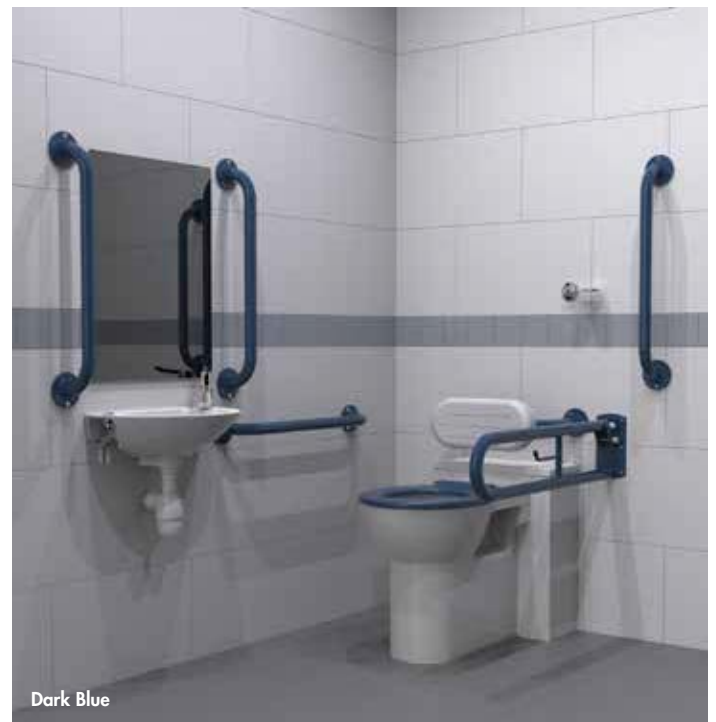

DOC M Packs

DOC M Pack – Back To Wall (Concealed Cistern)

DOC M Pack – Back To Wall (Concealed Cistern), Basin (Two Taphole), Rails + Seat, Chrome Extended Lever

DM800K/WH	White	£1039.00
DM800K/GY	Grey	£1039.00
DM800K/DG	Dark Grey	£1039.00
DM800K/DB	Dark Blue	£1039.00