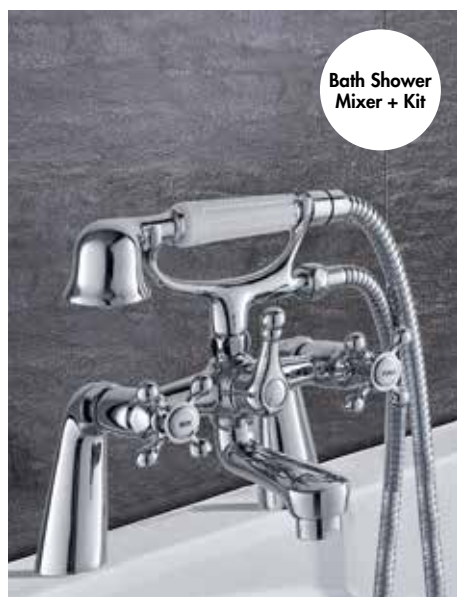

Mono Basin Mixer (Click Waste)

Finish – Chrome
Dimensions – 105(h) x 203(w) x 152(d) mm

Flow Rate – 5.1 l/min

INST-KNX-BM £67.00

Great Value

Mono Basin Mixer

Bath Shower Mixer + Kit

Basin Taps (Pair)