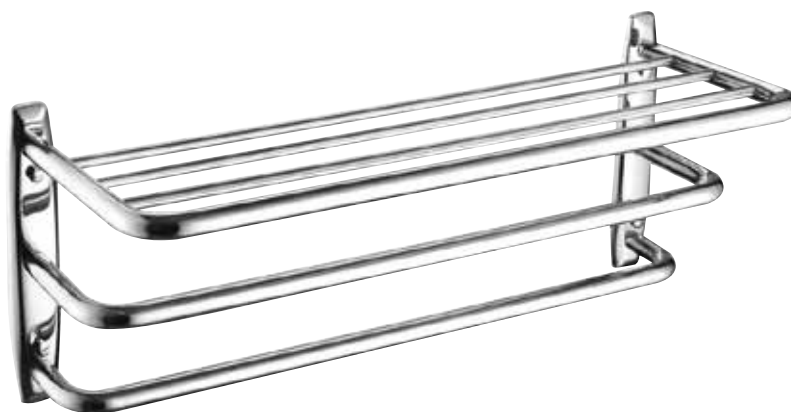

COMP BASK06 C £136.00

Towel Stacker

Finish – Chrome
Dimensions – 558(h) x 290(w) x 212(d) mm

COMP TSTACK1 C £122.00

Tier Towel Shelf

Finish – Chrome
Dimensions – 255(h) x 640(w) x 220(d) mm

COMP TIERS C £114.00