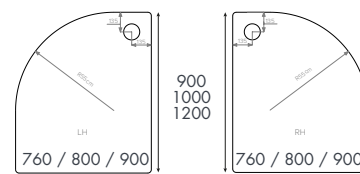

Wastes

HW90	Shower Trap 90mm Waste (Bagged)	£22.00
LPWT016	Waste Cover in Black	£32.00

Shower Trays

Offset Quadrant Shower Trays

Quad flat to floor

Anti Slip Option

Standard + Anti Slip Trays

Finish – White
 Material – 45mm acrylic capped stone resin shower tray
 Waste – 90mm fast flow waste also available
 Compatibility – Fully compatible with the Instinct shower enclosure ranges
 Components – Available with leg and panel set to raise off the floor
 Safety – Anti slip rated to Class C standard