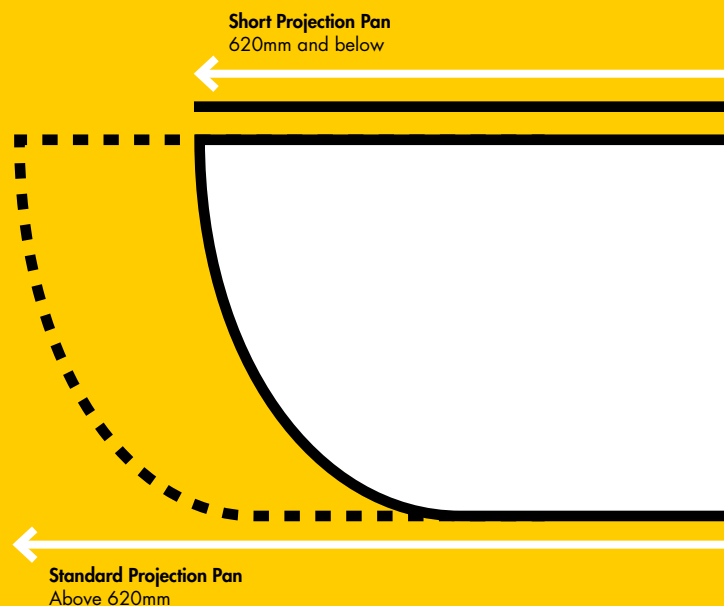

Short Projection Pans

A short projection pan means that it has a shorter depth than standard, and therefore does not protrude as far, taking up less floor space. Typical short projection pans are 620mm* and below (standard projection pans are typically above 620mm). A short projection pan is ideal for a small bathroom or cloakroom suite.

*620mm is relevant to Close Coupled suites. Below 500mm is considered short projection for Back to Wall and Wall Hung Pans.