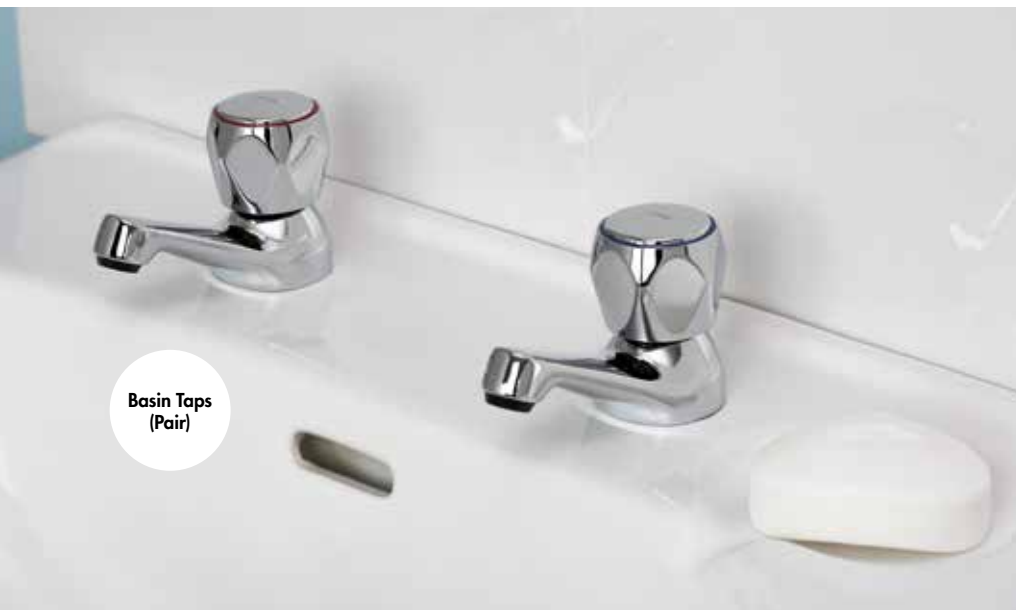

Basin Taps (Pair)