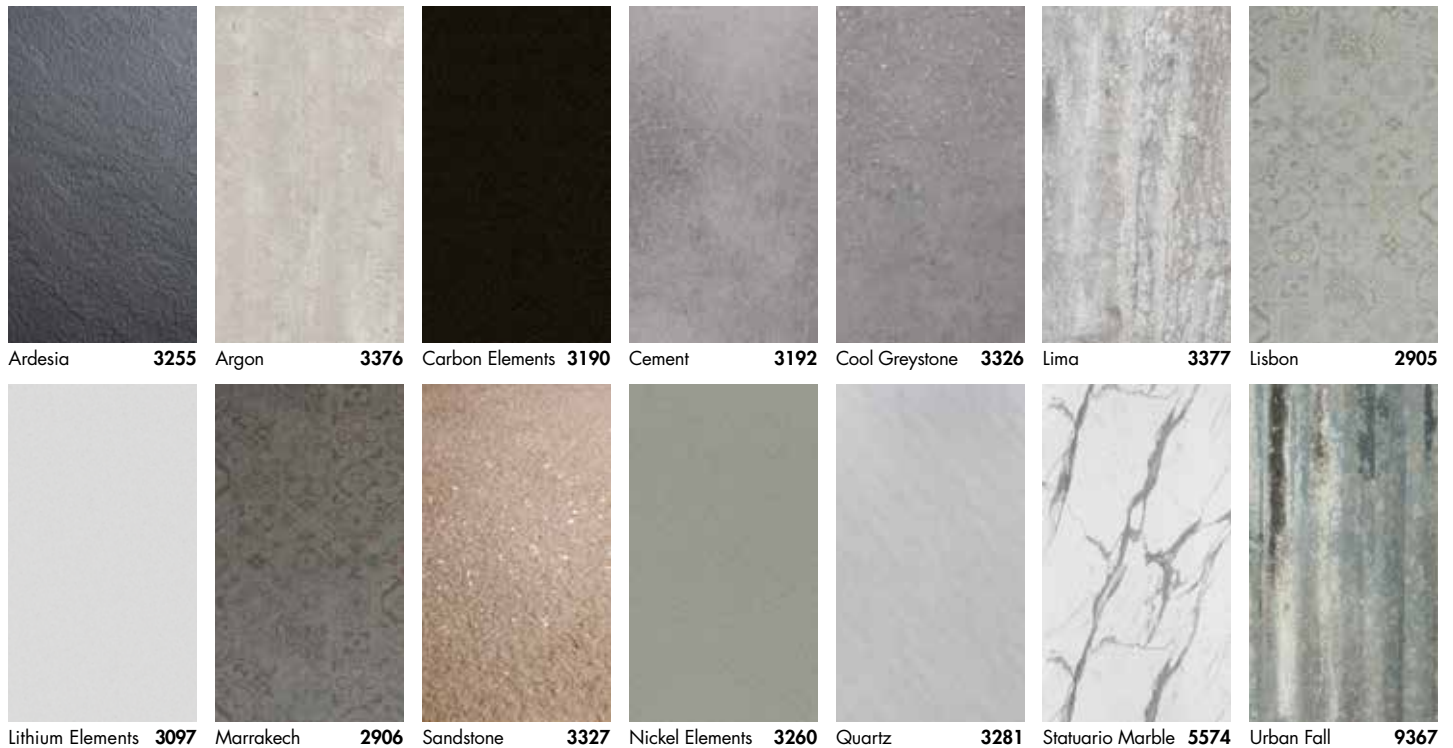

Wall Panelling

The Elegance Collection