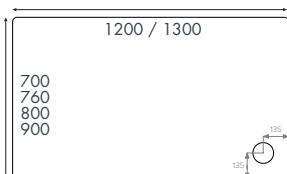

Standard + Anti Slip Trays

- Finish – White
- Material – 45mm acrylic capped stone resin shower tray
- Waste – 90mm fast flow waste also available
- Compatibility – Fully compatible with the Instinct shower enclosure ranges
- Components – Available with leg and panel set to raise off the floor
- Safety – Anti slip rated to Class C standard

Low Profile Standard Trays		
H970100	900 x 700mm	£209.00
H976100	900 x 760mm	£235.00
H980100	900 x 800mm	£271.00
H1070100	1000 x 700mm	£280.00
H1076100	1000 x 760mm	£280.00
H1080100	1000 x 800mm	£301.00
H1090100	1000 x 900mm	£318.00
H1176100	1100 x 760mm	£315.00
H1180100	1100 x 800mm	£320.00
H1190100	1100 x 900mm	£314.00
H1270100	1200 x 700mm	£292.00
H1276100	1200 x 760mm	£286.00
H1280100	1200 x 800mm	£268.00
H1290100	1200 x 900mm	£311.00
H1380100	1300 x 800mm	£401.00
H1470100	1400 x 700mm	£431.00
H1480100	1400 x 800mm	£446.00
H1490100	1400 x 900mm	£478.00
H1570100	1500 x 700mm	£496.00
H1576100	1500 x 760mm	£496.00
H1580100	1500 x 800mm	£496.00
H1590100	1500 x 900mm	£496.00
H1670100	1600 x 700mm	£528.00
H1676100	1600 x 760mm	£528.00
H1680100	1600 x 800mm	£528.00
H1690100	1600 x 900mm	£528.00
H1770100	1700 x 700mm	£545.00
H1776100	1700 x 760mm	£545.00
H1780100	1700 x 800mm	£560.00
H1790100	1700 x 900mm	£579.00
H1880100	1800 x 800mm	£659.00

Low Profile Anti Slip Trays		
ASH970100	900 x 700mm	£264.00
ASH976100	900 x 760mm	£294.00
ASH980100	900 x 800mm	£339.00
ASH1070100	1000 x 700mm	£350.00
ASH1076100	1000 x 760mm	£350.00
ASH1080100	1000 x 800mm	£376.00
ASH1090100	1000 x 900mm	£397.00
ASH1176100	1100 x 760mm	£399.00
ASH1180100	1100 x 800mm	£399.00
ASH1190100	1100 x 900mm	£399.00
ASH1270100	1200 x 700mm	£372.00
ASH1276100	1200 x 760mm	£357.00
ASH1280100	1200 x 800mm	£335.00
ASH1290100	1200 x 900mm	£389.00
ASH1380100	1300 x 800mm	£497.00
ASH1470100	1400 x 700mm	£533.00
ASH1480100	1400 x 800mm	£539.00
ASH1490100	1400 x 900mm	£555.00
ASH1570100	1500 x 700mm	£605.00
ASH1576100	1500 x 760mm	£605.00
ASH1580100	1500 x 800mm	£616.00
ASH1590100	1500 x 900mm	£626.00
ASH1670100	1600 x 700mm	£641.00
ASH1676100	1600 x 760mm	£657.00
ASH1680100	1600 x 800mm	£667.00
ASH1690100	1600 x 900mm	£665.00
ASH1770100	1700 x 700mm	£684.00
ASH1776100	1700 x 760mm	£698.00
ASH1780100	1700 x 800mm	£705.00
ASH1790100	1700 x 900mm	£718.00
ASH1880100	1800 x 800mm	£770.00