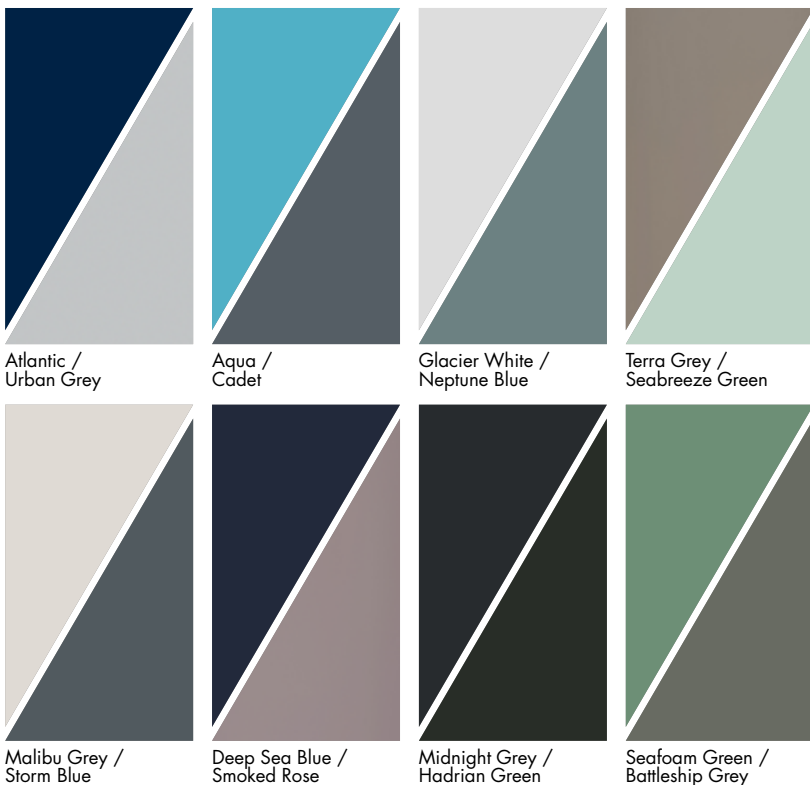

Midnight Grey, Alloy Collection

Atlantic / Urban Grey

Aqua / Cadet

Glacier White / Neptune Blue

Terra Grey / Seabreeze Green

Malibu Grey / Storm Blue

Deep Sea Blue / Smoked Rose

Midnight Grey / Hadrian Green

Seafoam Green / Battleship Grey

Visit

www.wetwall.co.uk
to view the full range and order samples.