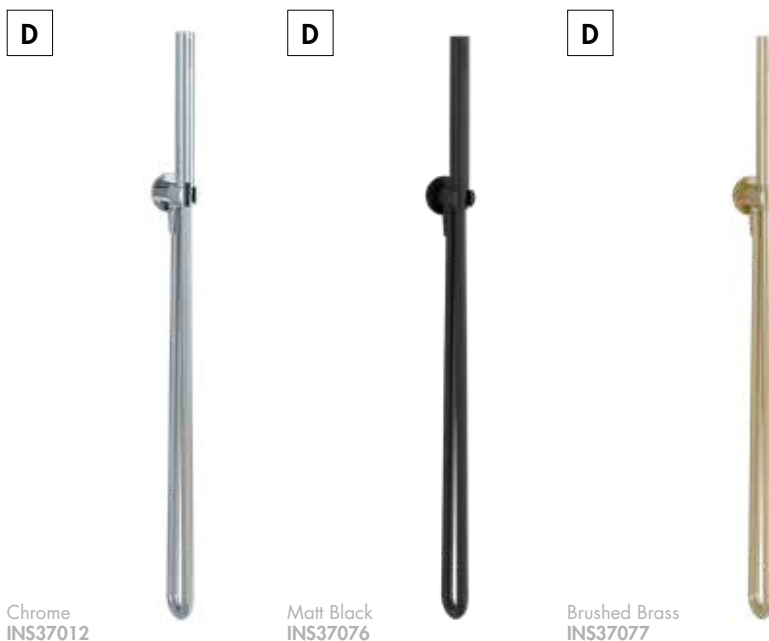

INS37011 Chrome £48.00

Smooth Hose

Kit Includes – Round Wall Outlet Elbow, Bracket, Smooth Hose + Round Pencil ABS Headset

INS37012 Chrome (ABS Handset) £55.00

INS37076 Matt Black (Brass Handset) £83.00

INS37077 Brushed Brass (Brass Handset) £83.00