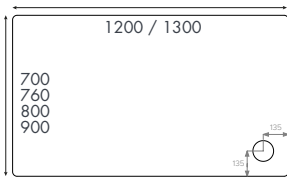

Standard + Anti Slip Trays

Finish – White

Material – 45mm acrylic capped stone resin shower tray

Waste – 90mm fast flow waste also available

Compatibility – Fully compatible with the Instinct shower enclosure ranges

Components – Available with leg and panel set to raise off the floor

Safety – Anti slip rated to Class C standard

Low Profile Standard Trays		
H970100	900 x 700mm	£209.00
H976100	900 x 760mm	£235.00
H980100	900 x 800mm	£271.00
H1070100	1000 x 700mm	£280.00
H1076100	1000 x 760mm	£280.00
H1080100	1000 x 800mm	£301.00
H1090100	1000 x 900mm	£318.00
H1176100	1100 x 760mm	£315.00
H1180100	1100 x 800mm	£320.00
H1190100	1100 x 900mm	£314.00
H1270100	1200 x 700mm	£292.00
H1276100	1200 x 760mm	£286.00
H1280100	1200 x 800mm	£268.00
H1290100	1200 x 900mm	£311.00
H1380100	1300 x 800mm	£401.00
H1470100	1400 x 700mm	£431.00
H1480100	1400 x 800mm	£446.00
H1490100	1400 x 900mm	£478.00
H1570100	1500 x 700mm	£496.00
H1576100	1500 x 760mm	£496.00
H1580100	1500 x 800mm	£496.00
H1590100	1500 x 900mm	£496.00
H1670100	1600 x 700mm	£528.00
H1676100	1600 x 760mm	£528.00
H1680100	1600 x 800mm	£528.00
H1690100	1600 x 900mm	£528.00
H1770100	1700 x 700mm	£545.00
H1776100	1700 x 760mm	£545.00
H1780100	1700 x 800mm	£560.00
H1790100	1700 x 900mm	£579.00
H1880100	1800 x 800mm	£659.00

Low Profile Anti Slip Trays		
ASH970100	900 x 700mm	£264.00
ASH976100	900 x 760mm	£294.00
ASH980100	900 x 800mm	£339.00
ASH1070100	1000 x 700mm	£350.00
ASH1076100	1000 x 760mm	£350.00
ASH1080100	1000 x 800mm	£376.00
ASH1090100	1000 x 900mm	£397.00
ASH1176100	1100 x 760mm	£399.00
ASH1180100	1100 x 800mm	£399.00
ASH1190100	1100 x 900mm	£399.00
ASH1270100	1200 x 700mm	£372.00
ASH1276100	1200 x 760mm	£357.00
ASH1280100	1200 x 800mm	£335.00
ASH1290100	1200 x 900mm	£389.00
ASH1380100	1300 x 800mm	£497.00
ASH1470100	1400 x 700mm	£533.00
ASH1480100	1400 x 800mm	£539.00
ASH1490100	1400 x 900mm	£555.00
ASH1570100	1500 x 700mm	£605.00
ASH1576100	1500 x 760mm	£605.00
ASH1580100	1500 x 800mm	£616.00
ASH1590100	1500 x 900mm	£626.00
ASH1670100	1600 x 700mm	£641.00
ASH1676100	1600 x 760mm	£657.00
ASH1680100	1600 x 800mm	£667.00
ASH1690100	1600 x 900mm	£665.00
ASH1770100	1700 x 700mm	£684.00
ASH1776100	1700 x 760mm	£698.00
ASH1780100	1700 x 800mm	£705.00
ASH1790100	1700 x 900mm	£718.00
ASH1880100	1800 x 800mm	£770.00