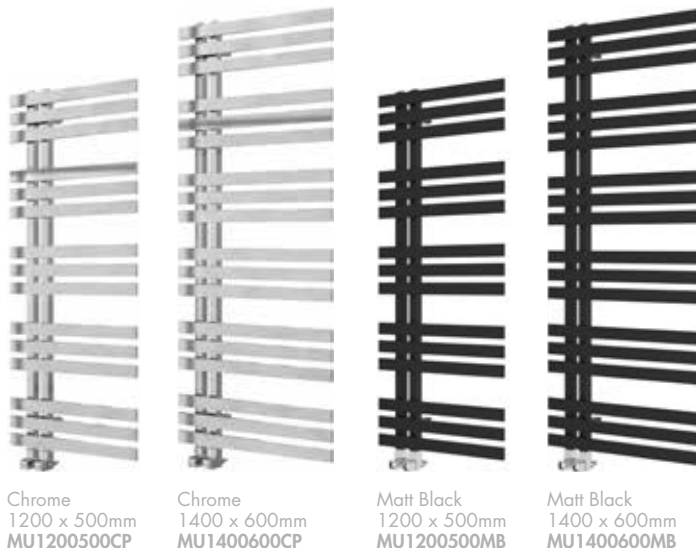

Muse

Finish – Chrome or Matt Black

Material – Mild Steel

All heat outputs are shown at 50°C ΔT in compliance with BSEN442.

For details on up-grading from standard elements to Thermostatic or Remote Control, please see page 365. Please see pages 392-393 for our range of valves.

MS **H** **DF** **E**

Chrome Finish								
	Height	Width	Depth	Bars	Pipe Centres	Watts Btu/hr		
MU1200500CP	1200	500	118	3-3-3-3-3	60	354	1208	£581.00
MU1400600CP	1400	600	118	3-3-3-3-3-3	60	436	1488	£640.00

Matt Black Finish								
	Height	Width	Depth	Bars	Pipe Centres	Watts Btu/hr		
MU1200500MB	1200	500	118	3-3-3-3-3	60	442	1508	£530.00
MU1400600MB	1400	600	118	3-3-3-3-3-3	60	545	1859	£595.00