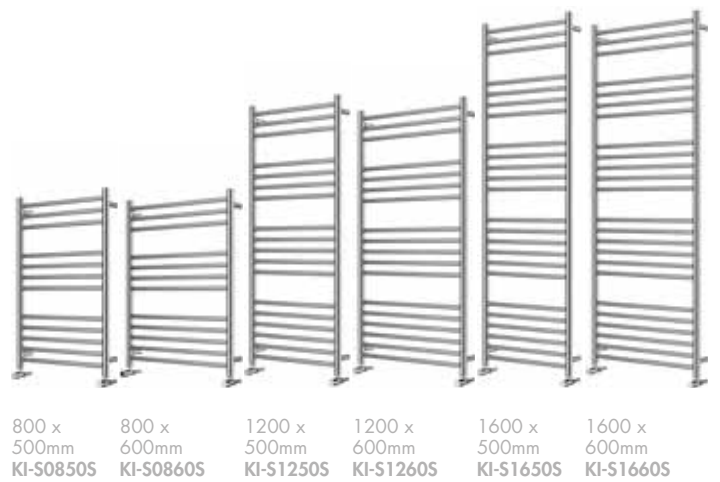

Polished Stainless Steel
600 x 1000mm
TO0601000PS