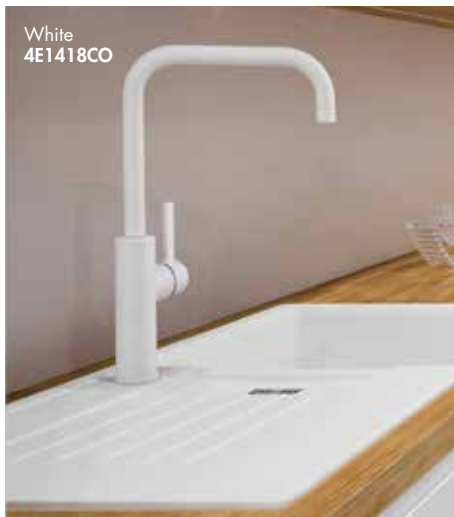

Chrome
4E1402

Brushed Nickel
4E1403

White
4E1418CO

Orsay Single Lever Mono Kitchen Mixer

Finish – Chrome, Brushed Nickel, White, Black, Antique Brass, Copper, Gunmetal
Styling – Modern slimline design
Fixings – No tools fixing and support bracket
Dimensions – 392(h) x 50(w) x 267(d) mm

MP	Min 0.5 Bar	Max 6 Bar				
	Flow Rate – 4.5 l/min					

4E1402	Chrome	£136.00
4E1403	Brushed Nickel	£176.00
4E1418CO	White	£200.00
4E1419CO	Black	£200.00
4E1421CO	Antique Brass	£219.00
4E1422CO	Copper	£219.00
4E1420CO	Gunmetal	£219.00

Orsay Twin Lever Mono Kitchen Mixer

Finish – Chrome, Brushed Nickel, White, Black, Antique Brass, Copper, Gunmetal
Styling – Modern slimline design
Fixings – No tools fixing and support bracket
Dimensions – 386(h) x 47(w) x 265(d) mm

LP	Min 0.1 Bar	Max 6 Bar				
	Flow Rate – 5.0 l/min					

4E1400	Chrome	£136.00
4E1401	Brushed Nickel	£177.00
4E1414CO	Black	£200.00
4E1416CO	Antique Brass	£219.00
4E1417CO	Copper	£219.00
4E1415CO	Gunmetal	£219.00