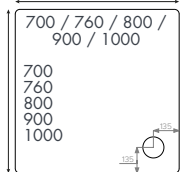

Standard + Anti Slip Trays

Finish – White

Material – 45mm acrylic capped stone resin shower tray

Waste – 90mm fast flow waste also available

Compatibility – Fully compatible with the Instinct shower enclosure ranges

Components – Available with leg and panel set to raise off the floor

Safety – Anti slip rated to Class C standard

Low Profile Standard Trays

H70100	700 x 700mm	£153.00
H76100	760 x 760mm	£162.00
H80100	800 x 800mm	£174.00
H90100	900 x 900mm	£239.00
H100100	1000 x 1000mm	£287.00

Low Profile Anti Slip Trays

ASH70100	700 x 700mm	£194.00
ASH76100	760 x 760mm	£202.00
ASH80100	800 x 800mm	£217.00
ASH90100	900 x 900mm	£299.00
ASH100100	1000 x 1000mm	£332.00