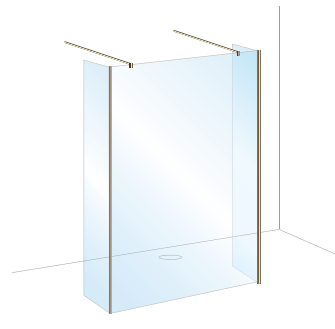

Configuration 11

Linear Panel
Pivoting Deflector Panel x 2
Low Level Brace Kit x 2

This is just a selection of configurations which can be created using either 8mm or 10mm Select glass panels