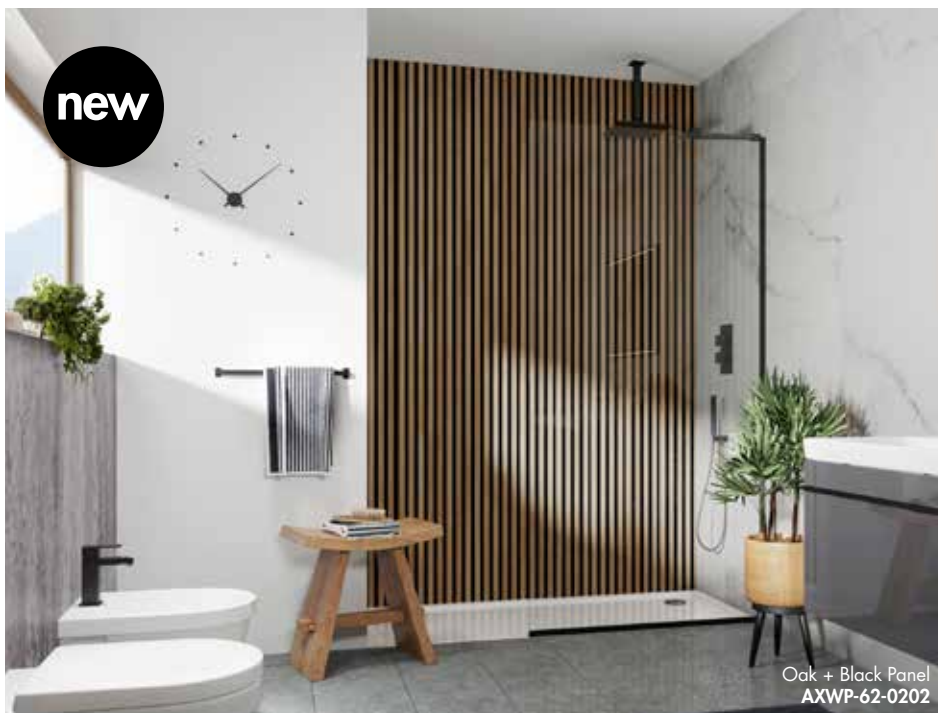

Oak + Oak Panel
AXWP-60-0202

Wetroom Systems

ELEMENTS
Wetrooms Solved

Guarantees
15 Years
on Wetroom Systems

Waterproof Slatwall

Oak + Black Panel
AXWP-62-0202