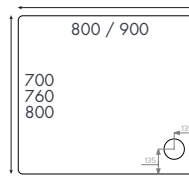

Standard + Anti Slip Trays

Finish – White

Material – 45mm acrylic capped stone resin shower tray

Waste – 90mm fast flow waste also available

Compatibility – Fully compatible with the Instinct shower enclosure ranges

Components – Available with leg and panel set to raise off the floor

Safety – Anti slip rated to Class C standard

Low Profile Standard Trays		
H970100	900 x 700mm	£209.00
H976100	900 x 760mm	£235.00
H980100	900 x 800mm	£271.00
H1070100	1000 x 700mm	£280.00
H1076100	1000 x 760mm	£280.00
H1080100	1000 x 800mm	£301.00
H1090100	1000 x 900mm	£318.00
H1176100	1100 x 760mm	£315.00
H1180100	1100 x 800mm	£320.00
H1190100	1100 x 900mm	£314.00
H1270100	1200 x 700mm	£292.00
H1276100	1200 x 760mm	£286.00
H1280100	1200 x 800mm	£268.00
H1290100	1200 x 900mm	£311.00
H1380100	1300 x 800mm	£401.00
H1470100	1400 x 700mm	£431.00
H1480100	1400 x 800mm	£446.00
H1490100	1400 x 900mm	£478.00
H1570100	1500 x 700mm	£496.00
H1576100	1500 x 760mm	£496.00
H1580100	1500 x 800mm	£496.00
H1590100	1500 x 900mm	£496.00
H1670100	1600 x 700mm	£528.00
H1676100	1600 x 760mm	£528.00
H1680100	1600 x 800mm	£528.00
H1690100	1600 x 900mm	£528.00
H1770100	1700 x 700mm	£545.00
H1776100	1700 x 760mm	£545.00
H1780100	1700 x 800mm	£560.00
H1790100	1700 x 900mm	£579.00
H1880100	1800 x 800mm	£659.00

Low Profile Anti Slip Trays		
ASH970100	900 x 700mm	£264.00
ASH976100	900 x 760mm	£294.00
ASH980100	900 x 800mm	£339.00
ASH1070100	1000 x 700mm	£350.00
ASH1076100	1000 x 760mm	£350.00
ASH1080100	1000 x 800mm	£376.00
ASH1090100	1000 x 900mm	£397.00
ASH1176100	1100 x 760mm	£399.00
ASH1180100	1100 x 800mm	£399.00
ASH1190100	1100 x 900mm	£399.00
ASH1270100	1200 x 700mm	£372.00
ASH1276100	1200 x 760mm	£357.00
ASH1280100	1200 x 800mm	£335.00
ASH1290100	1200 x 900mm	£389.00
ASH1380100	1300 x 800mm	£497.00
ASH1470100	1400 x 700mm	£533.00
ASH1480100	1400 x 800mm	£539.00
ASH1490100	1400 x 900mm	£555.00
ASH1570100	1500 x 700mm	£605.00
ASH1576100	1500 x 760mm	£605.00
ASH1580100	1500 x 800mm	£616.00
ASH1590100	1500 x 900mm	£626.00
ASH1670100	1600 x 700mm	£641.00
ASH1676100	1600 x 760mm	£657.00
ASH1680100	1600 x 800mm	£667.00
ASH1690100	1600 x 900mm	£665.00
ASH1770100	1700 x 700mm	£684.00
ASH1776100	1700 x 760mm	£698.00
ASH1780100	1700 x 800mm	£705.00
ASH1790100	1700 x 900mm	£718.00
ASH1880100	1800 x 800mm	£770.00