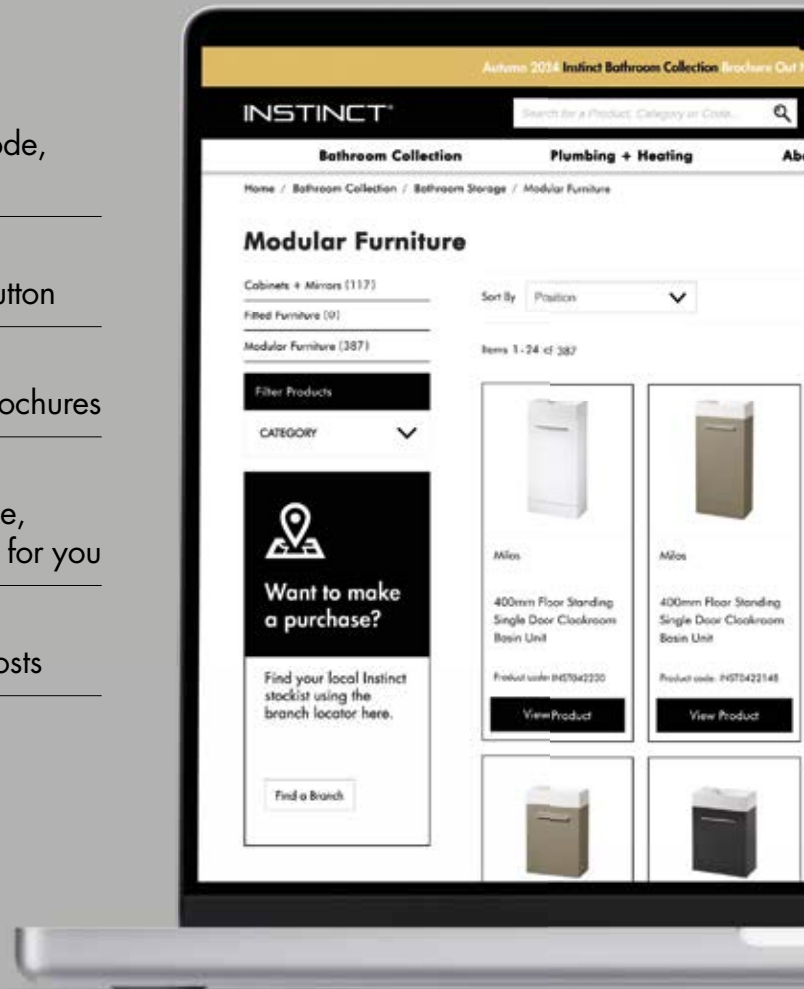

INSTINCT®

New
Website
Live!

What's new on instinctproducts.co.uk

Log-on and keep up-to-date with all the latest product launches and news from Instinct + Instinct Pro.

- ✓ **Over 3,000 products online**
Enhanced search functionality – search by code, colour or description to find what you need
- ✓ **Instinct + Instinct Pro collections online**
Find the product you need at the click of a button
- ✓ **Download documents**
Product specification, installation guides + brochures
- ✓ **Find your nearest branch**
Use the branch locator to make your purchase, discover what our members branches can do for you
- ✓ **Social channels**
Like and subscribe for all the latest news + posts