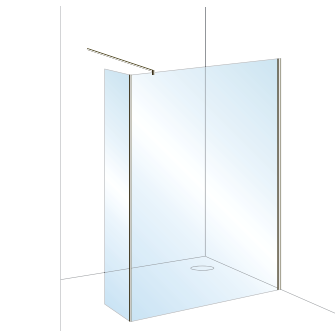

Configuration 7

Corner Panel
Pivoting Deflector Panel
Low Level Brace Kit