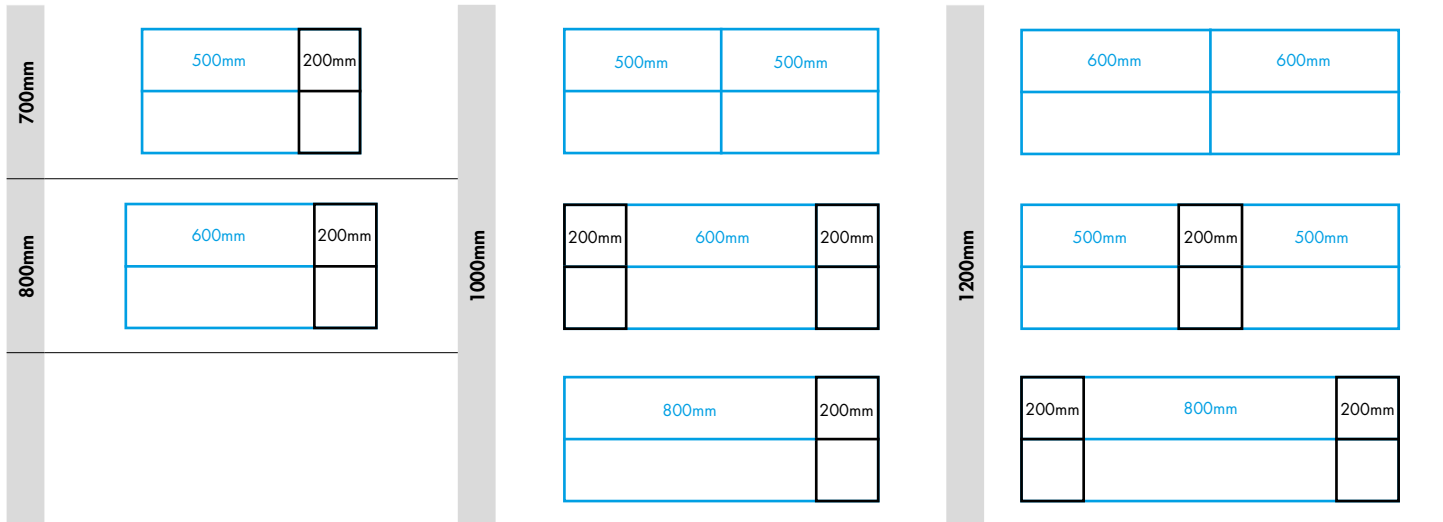

Espada Wall Mounted Basin Units + Open Storage Configurations

Espada wall mounted basin units can be setup in same size pairs. For even further storage you can add 200mm open storage units to produce up to 8 configurations. These can range in size from 700mm up to 1200mm, to suit your space. For worktop options please see page 25.