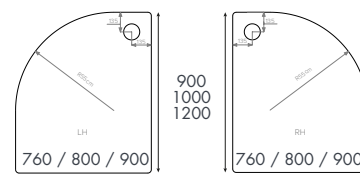

Wastes

HW90	Shower Trap 90mm Waste (Bagged)	£22.00
LPWT016	Waste Cover in Black	£32.00

Shower Trays

Offset Quadrant Shower Trays

Quad flat to floor

Standard + Anti Slip Trays

Finish – White
 Material – 45mm acrylic capped stone resin shower tray
 Waste – 90mm fast flow waste also available
 Compatibility – Fully compatible with the Instinct shower enclosure ranges
 Components – Available with leg and panel set to raise off the floor
 Safety – Anti slip rated to Class C standard