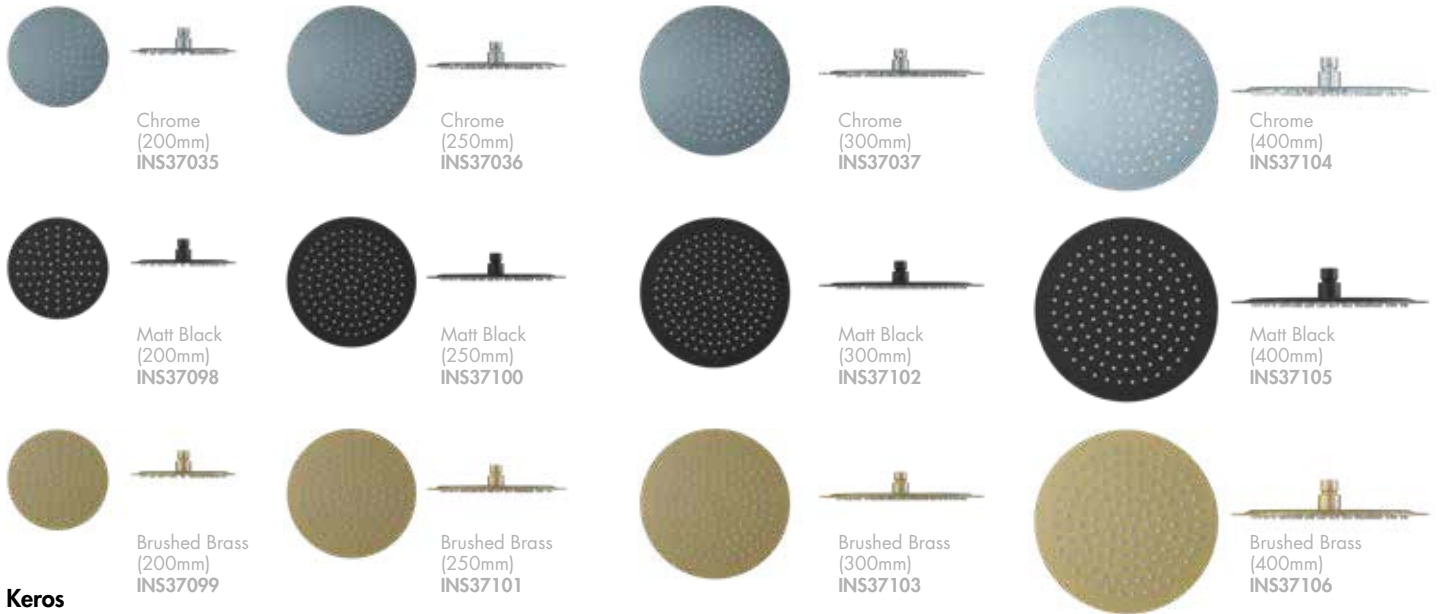

Design – Square
Shower Head Size – 200mm
Shower Arm Length – 400mm

200mm Fixed Head Kits

INS37015	Chrome (ABS Head)	£60.00
INS37016	Chrome (Slimline Head)	£76.00

Shower Kit Components

Shower Heads

Keros

Design – Round