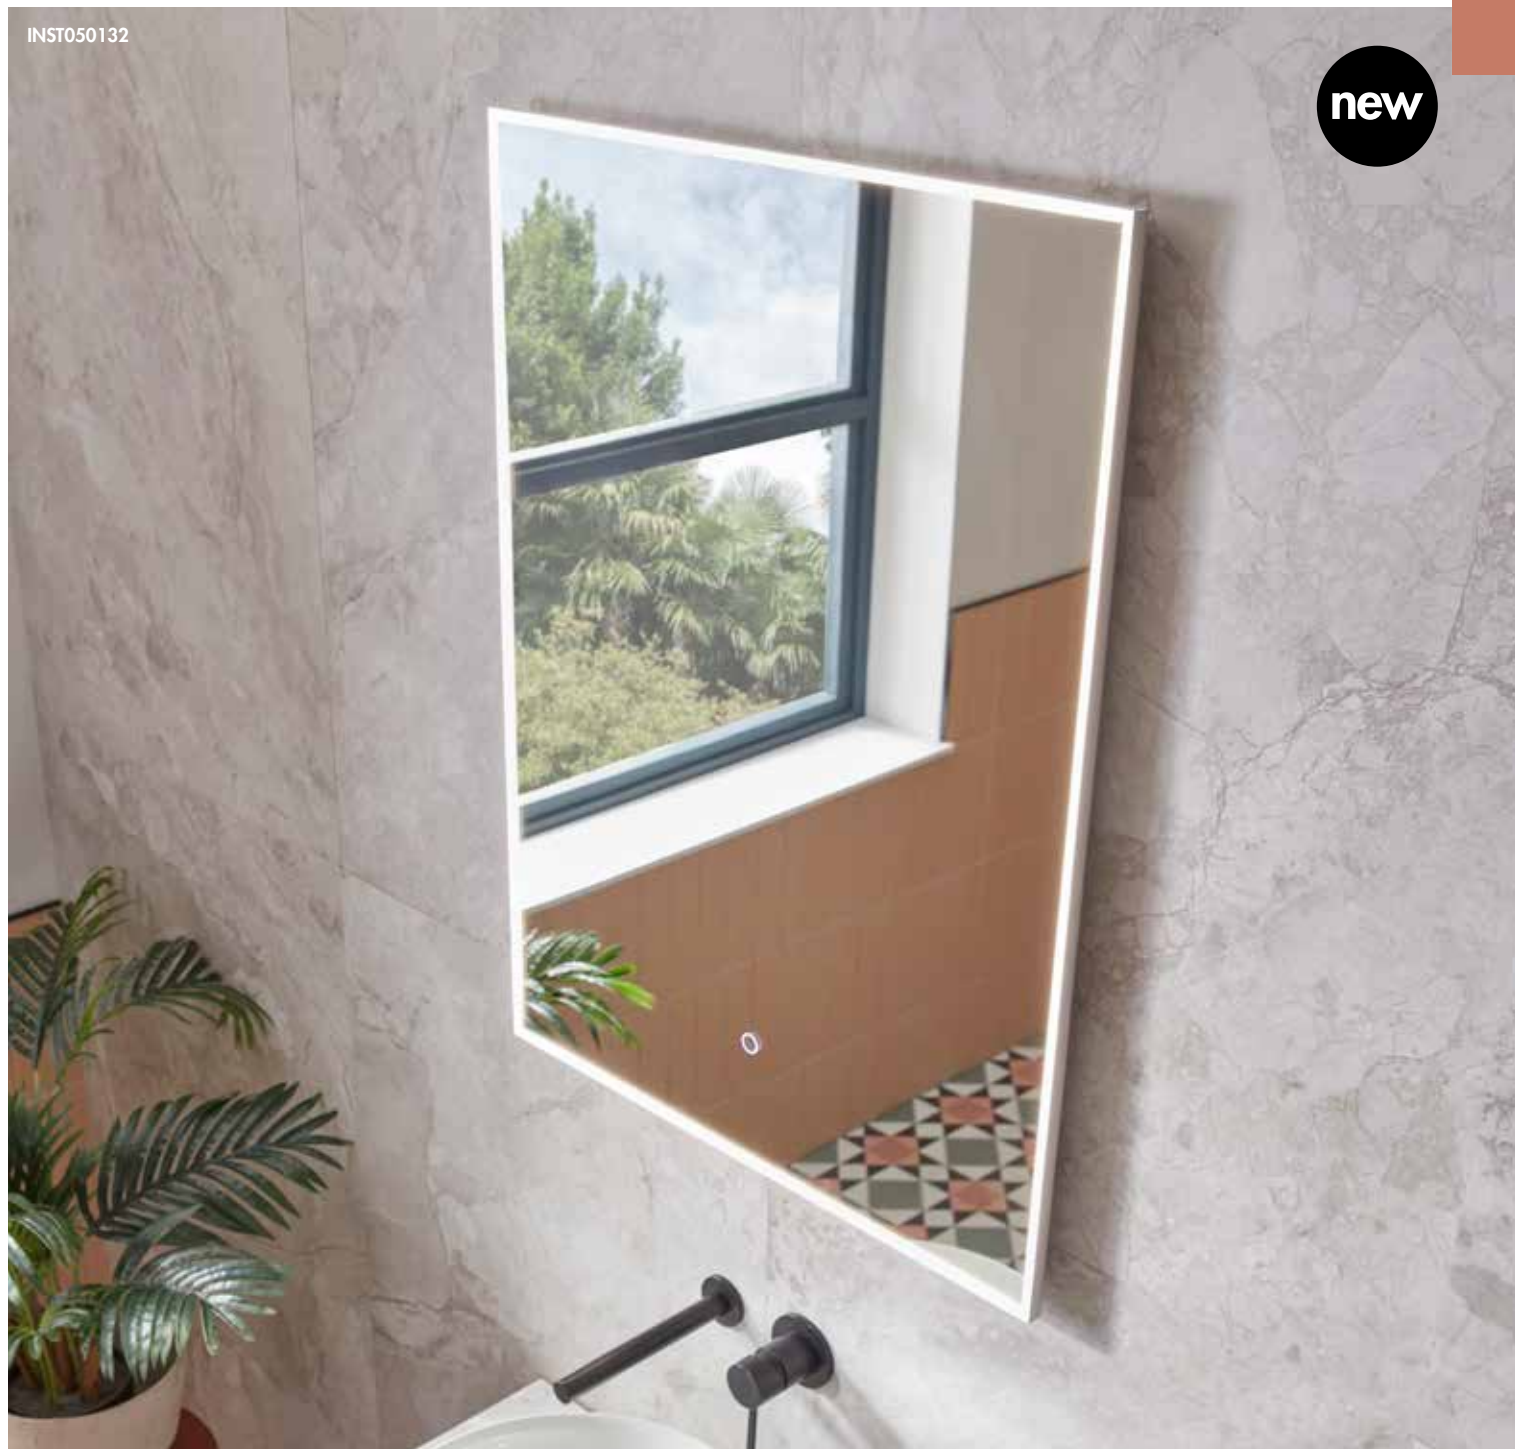

Milos

new

Milos LED Illuminated Mirror

Finish – Aluminium
 Lighting – Dimmable LED perimeter lighting with CCT (Colour Changing Technology) control
 Touch Controls – Touch on/off
 Hanging – Landscape or Portrait
 Design – A sleek slim depth
 Dimensions –
 700(h) x 500(w) x 29(d) mm (INST050131)
 800(h) x 600(w) x 29(d) mm (INST050132)