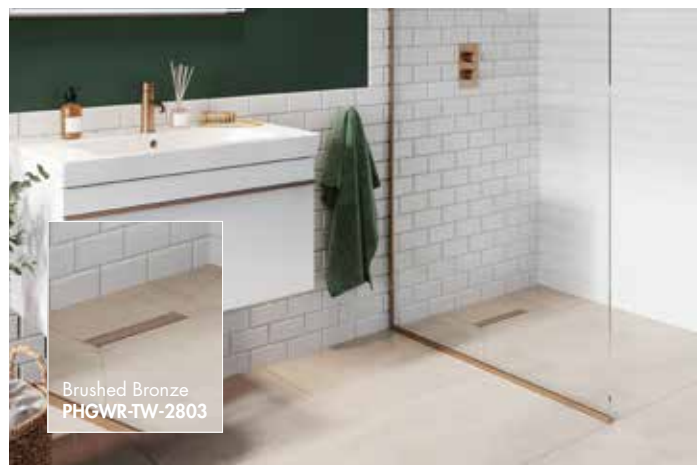

Linear Drain 300mm

All our Linear Drain 300mm shower tray kits include:
– Installation + drainage kit
– Includes 300mm stainless steel drain cover

Centre Drain Kits

Dimensions –	
30(h) x 900(w) x 900(d) mm (PHGWR-K3CE-0909)	
30(h) x 1200(w) x 1200(d) mm (PHGWR-K3CE-1212)	
30(h) x 1200(w) x 900(d) mm (PHGWR-K3CE-1209)	
30(h) x 1400(w) x 900(d) mm (PHGWR-K3CE-1409)	
30(h) x 1600(w) x 900(d) mm (PHGWR-K3CE-1609)	
30(h) x 1800(w) x 900(d) mm (PHGWR-K3CE-1809)	
PHGWR-K3CE-0909	£655.00
PHGWR-K3CE-1212	£779.00
PHGWR-K3CE-1209	£759.00
PHGWR-K3CE-1409	£769.00
PHGWR-K3CE-1609	£779.00
PHGWR-K3CE-1809	£873.00

End Drain Kits

Dimensions –	
30(h) x 900(w) x 900(d) mm (PHGWR-K3EN-0909)	
30(h) x 1000(w) x 1000(d) mm (PHGWR-K3EN-1010)	
30(h) x 1200(w) x 1200(d) mm (PHGWR-K3EN-1212)	
30(h) x 1200(w) x 900(d) mm (PHGWR-K3EN-1209)	
30(h) x 1400(w) x 900(d) mm (PHGWR-K3EN-1409)	
PHGWR-K3EN-0909	£655.00
PHGWR-K3EN-1010	£675.00
PHGWR-K3EN-1212	£779.00
PHGWR-K3EN-1209	£759.00
PHGWR-K3EN-1409	£769.00
PHGWR-K3EN-1609	£779.00

Coloured Drain Covers 300mm

PHGWR-TW-2003	Mat Black	£67.00
PHGWR-TW-2803	Brushed Bronze	£67.00
PHGWR-TW-0503	Tileable	£72.00

Linear Waste Finishing Trim 300mm

PHGWR-TS-0505	Stainless Steel	£47.00
PHGWR-TS-0520	Mat Black	£51.00
PHGWR-TS-0528	Brushed Bronze	£51.00
PHGWR-TS-0586	Anthracite	£51.00