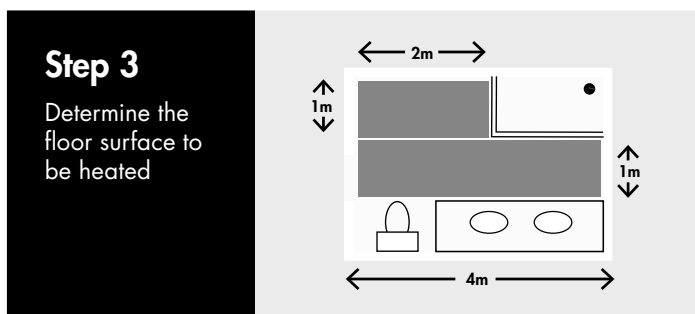

From step 1 and step 2 you now know how much fixed space you need:
Step 1: 12m² Step 2: 6m²