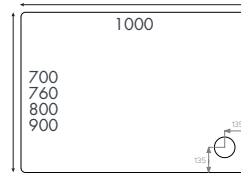

Standard + Anti Slip Trays

Finish – White

Material – 45mm acrylic capped stone resin shower tray

Waste – 90mm fast flow waste also available

Compatibility – Fully compatible with the Instinct shower enclosure ranges

Components – Available with leg and panel set to raise off the floor

Safety – Anti slip rated to Class C standard

Low Profile Standard Trays		
H970100	900 x 700mm	£209.00
H976100	900 x 760mm	£235.00
H980100	900 x 800mm	£271.00
H1070100	1000 x 700mm	£280.00
H1076100	1000 x 760mm	£280.00
H1080100	1000 x 800mm	£301.00
H1090100	1000 x 900mm	£318.00
H1176100	1100 x 760mm	£315.00
H1180100	1100 x 800mm	£320.00
H1190100	1100 x 900mm	£314.00
H1270100	1200 x 700mm	£292.00
H1276100	1200 x 760mm	£286.00
H1280100	1200 x 800mm	£268.00
H1290100	1200 x 900mm	£311.00
H1380100	1300 x 800mm	£401.00
H1470100	1400 x 700mm	£431.00
H1480100	1400 x 800mm	£446.00
H1490100	1400 x 900mm	£478.00
H1570100	1500 x 700mm	£496.00
H1576100	1500 x 760mm	£496.00
H1580100	1500 x 800mm	£496.00
H1590100	1500 x 900mm	£496.00
H1670100	1600 x 700mm	£528.00
H1676100	1600 x 760mm	£528.00
H1680100	1600 x 800mm	£528.00
H1690100	1600 x 900mm	£528.00
H1770100	1700 x 700mm	£545.00
H1776100	1700 x 760mm	£545.00
H1780100	1700 x 800mm	£560.00
H1790100	1700 x 900mm	£579.00
H1880100	1800 x 800mm	£659.00

Low Profile Anti Slip Trays		
ASH970100	900 x 700mm	£264.00
ASH976100	900 x 760mm	£294.00
ASH980100	900 x 800mm	£339.00
ASH1070100	1000 x 700mm	£350.00
ASH1076100	1000 x 760mm	£350.00
ASH1080100	1000 x 800mm	£376.00
ASH1090100	1000 x 900mm	£397.00
ASH1176100	1100 x 760mm	£399.00
ASH1180100	1100 x 800mm	£399.00
ASH1190100	1100 x 900mm	£399.00
ASH1270100	1200 x 700mm	£372.00
ASH1276100	1200 x 760mm	£357.00
ASH1280100	1200 x 800mm	£335.00
ASH1290100	1200 x 900mm	£389.00
ASH1380100	1300 x 800mm	£497.00
ASH1470100	1400 x 700mm	£533.00
ASH1480100	1400 x 800mm	£539.00
ASH1490100	1400 x 900mm	£555.00
ASH1570100	1500 x 700mm	£605.00
ASH1576100	1500 x 760mm	£605.00
ASH1580100	1500 x 800mm	£616.00
ASH1590100	1500 x 900mm	£626.00
ASH1670100	1600 x 700mm	£641.00
ASH1676100	1600 x 760mm	£657.00
ASH1680100	1600 x 800mm	£667.00
ASH1690100	1600 x 900mm	£665.00
ASH1770100	1700 x 700mm	£684.00
ASH1776100	1700 x 760mm	£698.00
ASH1780100	1700 x 800mm	£705.00
ASH1790100	1700 x 900mm	£718.00
ASH1880100	1800 x 800mm	£770.00