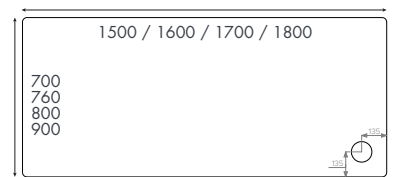

Standard + Anti Slip Trays

Finish – White

Material – 45mm acrylic capped stone resin shower tray

Waste – 90mm fast flow waste also available

Compatibility – Fully compatible with the Instinct shower enclosure ranges

Components – Available with leg and panel set to raise off the floor

Safety – Anti slip rated to Class C standard

Low Profile Standard Trays		
H970100	900 x 700mm	£209.00
H976100	900 x 760mm	£235.00
H980100	900 x 800mm	£271.00
H1070100	1000 x 700mm	£280.00
H1076100	1000 x 760mm	£280.00
H1080100	1000 x 800mm	£301.00
H1090100	1000 x 900mm	£318.00
H1176100	1100 x 760mm	£315.00
H1180100	1100 x 800mm	£320.00
H1190100	1100 x 900mm	£314.00
H1270100	1200 x 700mm	£292.00
H1276100	1200 x 760mm	£286.00
H1280100	1200 x 800mm	£268.00
H1290100	1200 x 900mm	£311.00
H1380100	1300 x 800mm	£401.00
H1470100	1400 x 700mm	£431.00
H1480100	1400 x 800mm	£446.00
H1490100	1400 x 900mm	£478.00
H1570100	1500 x 700mm	£496.00
H1576100	1500 x 760mm	£496.00
H1580100	1500 x 800mm	£496.00
H1590100	1500 x 900mm	£496.00
H1670100	1600 x 700mm	£528.00
H1676100	1600 x 760mm	£528.00
H1680100	1600 x 800mm	£528.00
H1690100	1600 x 900mm	£528.00
H1770100	1700 x 700mm	£545.00
H1776100	1700 x 760mm	£545.00
H1780100	1700 x 800mm	£560.00
H1790100	1700 x 900mm	£579.00
H1880100	1800 x 800mm	£659.00

Low Profile Anti Slip Trays		
ASH970100	900 x 700mm	£264.00
ASH976100	900 x 760mm	£294.00
ASH980100	900 x 800mm	£339.00
ASH1070100	1000 x 700mm	£350.00
ASH1076100	1000 x 760mm	£350.00
ASH1080100	1000 x 800mm	£376.00
ASH1090100	1000 x 900mm	£397.00
ASH1176100	1100 x 760mm	£399.00
ASH1180100	1100 x 800mm	£399.00
ASH1190100	1100 x 900mm	£399.00
ASH1270100	1200 x 700mm	£372.00
ASH1276100	1200 x 760mm	£357.00
ASH1280100	1200 x 800mm	£335.00
ASH1290100	1200 x 900mm	£389.00
ASH1380100	1300 x 800mm	£497.00
ASH1470100	1400 x 700mm	£533.00
ASH1480100	1400 x 800mm	£539.00
ASH1490100	1400 x 900mm	£555.00
ASH1570100	1500 x 700mm	£605.00
ASH1576100	1500 x 760mm	£605.00
ASH1580100	1500 x 800mm	£616.00
ASH1590100	1500 x 900mm	£626.00
ASH1670100	1600 x 700mm	£641.00
ASH1676100	1600 x 760mm	£657.00
ASH1680100	1600 x 800mm	£667.00
ASH1690100	1600 x 900mm	£665.00
ASH1770100	1700 x 700mm	£684.00
ASH1776100	1700 x 760mm	£698.00
ASH1780100	1700 x 800mm	£705.00
ASH1790100	1700 x 900mm	£718.00
ASH1880100	1800 x 800mm	£770.00