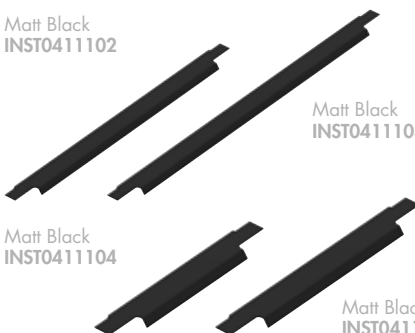

INST0411103	600mm – Drawer Handle	£22.00
INST0411102	500mm – Drawer Handle	£20.00
INST0411105	600mm – Door Handle	£18.00
INST0411104	500mm – Door Handle	£12.00

Andros 600mm
Handles in Matt Black

1 Andros 500mm Wall Mounted Single Drawer Basin Unit in Matt Nordic Green 2 Espada 380mm Countertop Basin, page 119
3 Poise Framed Mirror in Matt Nordic Green, page 63 4 Nuance Flush Plate in Matt Black, page 126