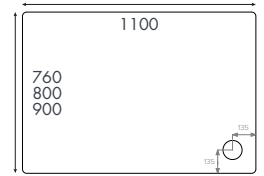

Standard + Anti Slip Trays

Finish – White

Material – 45mm acrylic capped stone resin shower tray

Waste – 90mm fast flow waste also available

Compatibility – Fully compatible with the Instinct shower enclosure ranges

Components – Available with leg and panel set to raise off the floor

Safety – Anti slip rated to Class C standard

Low Profile Standard Trays		
H970100	900 x 700mm	£209.00
H976100	900 x 760mm	£235.00
H980100	900 x 800mm	£271.00
H1070100	1000 x 700mm	£280.00
H1076100	1000 x 760mm	£280.00
H1080100	1000 x 800mm	£301.00
H1090100	1000 x 900mm	£318.00
H1176100	1100 x 760mm	£315.00
H1180100	1100 x 800mm	£320.00
H1190100	1100 x 900mm	£314.00
H1270100	1200 x 700mm	£292.00
H1276100	1200 x 760mm	£286.00
H1280100	1200 x 800mm	£268.00
H1290100	1200 x 900mm	£311.00
H1380100	1300 x 800mm	£401.00
H1470100	1400 x 700mm	£431.00
H1480100	1400 x 800mm	£446.00
H1490100	1400 x 900mm	£478.00
H1570100	1500 x 700mm	£496.00
H1576100	1500 x 760mm	£496.00
H1580100	1500 x 800mm	£496.00
H1590100	1500 x 900mm	£496.00
H1670100	1600 x 700mm	£528.00
H1676100	1600 x 760mm	£528.00
H1680100	1600 x 800mm	£528.00
H1690100	1600 x 900mm	£528.00
H1770100	1700 x 700mm	£545.00
H1776100	1700 x 760mm	£545.00
H1780100	1700 x 800mm	£560.00
H1790100	1700 x 900mm	£579.00
H1880100	1800 x 800mm	£659.00

Low Profile Anti Slip Trays		
ASH970100	900 x 700mm	£264.00
ASH976100	900 x 760mm	£294.00
ASH980100	900 x 800mm	£339.00
ASH1070100	1000 x 700mm	£350.00
ASH1076100	1000 x 760mm	£350.00
ASH1080100	1000 x 800mm	£376.00
ASH1090100	1000 x 900mm	£397.00
ASH1176100	1100 x 760mm	£399.00
ASH1180100	1100 x 800mm	£399.00
ASH1190100	1100 x 900mm	£399.00
ASH1270100	1200 x 700mm	£372.00
ASH1276100	1200 x 760mm	£357.00
ASH1280100	1200 x 800mm	£335.00
ASH1290100	1200 x 900mm	£389.00
ASH1380100	1300 x 800mm	£497.00
ASH1470100	1400 x 700mm	£533.00
ASH1480100	1400 x 800mm	£539.00
ASH1490100	1400 x 900mm	£555.00
ASH1570100	1500 x 700mm	£605.00
ASH1576100	1500 x 760mm	£605.00
ASH1580100	1500 x 800mm	£616.00
ASH1590100	1500 x 900mm	£626.00
ASH1670100	1600 x 700mm	£641.00
ASH1676100	1600 x 760mm	£657.00
ASH1680100	1600 x 800mm	£667.00
ASH1690100	1600 x 900mm	£665.00
ASH1770100	1700 x 700mm	£684.00
ASH1776100	1700 x 760mm	£698.00
ASH1780100	1700 x 800mm	£705.00
ASH1790100	1700 x 900mm	£718.00
ASH1880100	1800 x 800mm	£770.00