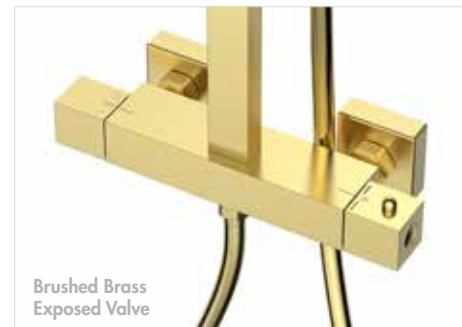

Brushed Brass
Exposed Valve