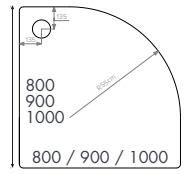

Low Profile Anti Slip Trays

ASH70100	700 x 700mm	£194.00
ASH76100	760 x 760mm	£202.00
ASH80100	800 x 800mm	£217.00
ASH90100	900 x 900mm	£299.00
ASH100100	1000 x 1000mm	£332.00

Quadrant Shower Trays

Quad on legs