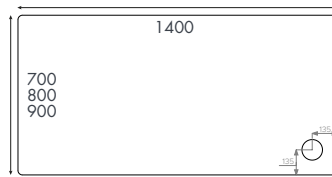

Standard + Anti Slip Trays

Finish – White

Material – 45mm acrylic capped stone resin shower tray

Waste – 90mm fast flow waste also available

Compatibility – Fully compatible with the Instinct shower enclosure ranges

Components – Available with leg and panel set to raise off the floor

Safety – Anti slip rated to Class C standard

Low Profile Standard Trays		
H970100	900 x 700mm	£209.00
H976100	900 x 760mm	£235.00
H980100	900 x 800mm	£271.00
H1070100	1000 x 700mm	£280.00
H1076100	1000 x 760mm	£280.00
H1080100	1000 x 800mm	£301.00
H1090100	1000 x 900mm	£318.00
H1176100	1100 x 760mm	£315.00
H1180100	1100 x 800mm	£320.00
H1190100	1100 x 900mm	£314.00
H1270100	1200 x 700mm	£292.00
H1276100	1200 x 760mm	£286.00
H1280100	1200 x 800mm	£268.00
H1290100	1200 x 900mm	£311.00
H1380100	1300 x 800mm	£401.00
H1470100	1400 x 700mm	£431.00
H1480100	1400 x 800mm	£446.00
H1490100	1400 x 900mm	£478.00
H1570100	1500 x 700mm	£496.00
H1576100	1500 x 760mm	£496.00
H1580100	1500 x 800mm	£496.00
H1590100	1500 x 900mm	£496.00
H1670100	1600 x 700mm	£528.00
H1676100	1600 x 760mm	£528.00
H1680100	1600 x 800mm	£528.00
H1690100	1600 x 900mm	£528.00
H1770100	1700 x 700mm	£545.00
H1776100	1700 x 760mm	£545.00
H1780100	1700 x 800mm	£560.00
H1790100	1700 x 900mm	£579.00
H1880100	1800 x 800mm	£659.00

Low Profile Anti Slip Trays		
ASH970100	900 x 700mm	£264.00
ASH976100	900 x 760mm	£294.00
ASH980100	900 x 800mm	£339.00
ASH1070100	1000 x 700mm	£350.00
ASH1076100	1000 x 760mm	£350.00
ASH1080100	1000 x 800mm	£376.00
ASH1090100	1000 x 900mm	£397.00
ASH1176100	1100 x 760mm	£399.00
ASH1180100	1100 x 800mm	£399.00
ASH1190100	1100 x 900mm	£399.00
ASH1270100	1200 x 700mm	£372.00
ASH1276100	1200 x 760mm	£357.00
ASH1280100	1200 x 800mm	£335.00
ASH1290100	1200 x 900mm	£389.00
ASH1380100	1300 x 800mm	£497.00
ASH1470100	1400 x 700mm	£533.00
ASH1480100	1400 x 800mm	£539.00
ASH1490100	1400 x 900mm	£555.00
ASH1570100	1500 x 700mm	£605.00
ASH1576100	1500 x 760mm	£605.00
ASH1580100	1500 x 800mm	£616.00
ASH1590100	1500 x 900mm	£626.00
ASH1670100	1600 x 700mm	£641.00
ASH1676100	1600 x 760mm	£657.00
ASH1680100	1600 x 800mm	£667.00
ASH1690100	1600 x 900mm	£665.00
ASH1770100	1700 x 700mm	£684.00
ASH1776100	1700 x 760mm	£698.00
ASH1780100	1700 x 800mm	£705.00
ASH1790100	1700 x 900mm	£718.00
ASH1880100	1800 x 800mm	£770.00