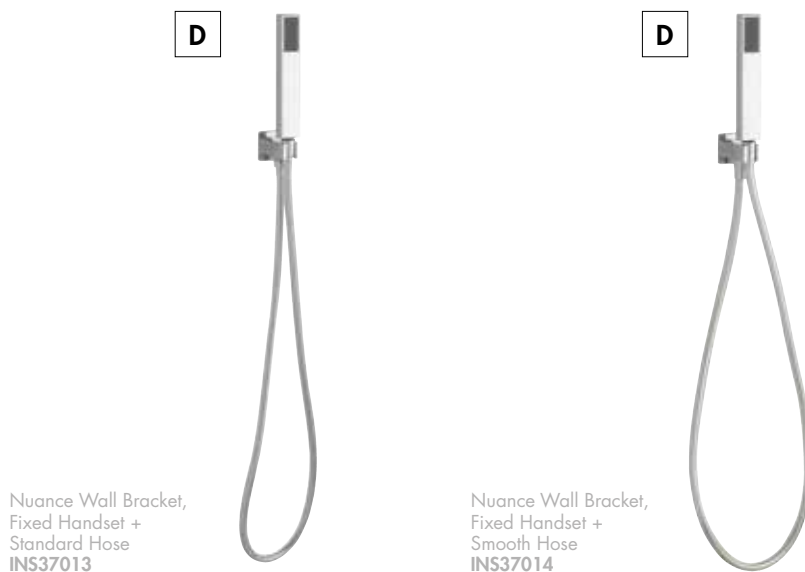

INS37013 Chrome £58.00

Smooth Hose

Kit Includes – Square Wall Outlet Elbow, Bracket, Smooth Hose + Square Pencil ABS Headset

INS37014 Chrome £57.00

Nuance Wall Bracket,
Fixed Handset +
Standard Hose
INS37013